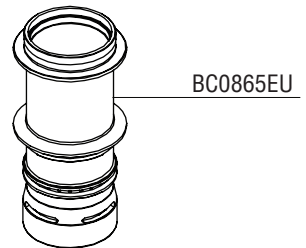

Tool #	Model
7B2001N	Contact-Actuation