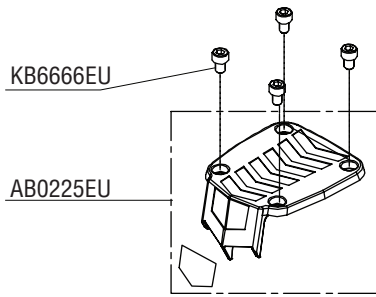

SHS50XP

Construction Stapler

Parts Reference Guide

Schematic Drawings Inside

Repair Kits
YK0840EU
YK0841EU

SENCO®

Senco Brands, Inc.
4270 Ivy Pointe Blvd.
Cincinnati, OH 45245
1-800-543-4596
www.senco.com

NFG07B • Revised October 26, 2017 (Replaces 12/05/2014)

SHS50XP-N STAPLER

SENCO®

Contents Of YK0840EU Repair Kit
 ## Contents Of YK0841EU Repair Kit

Tool #	Model
7B2001N	Contact-Actuation

EU DESIGNED PARTS CAN BE DIFFERENT

SHS50XP-N STAPLER

SENCO®

EU DESIGNED PARTS CAN BE DIFFERENT