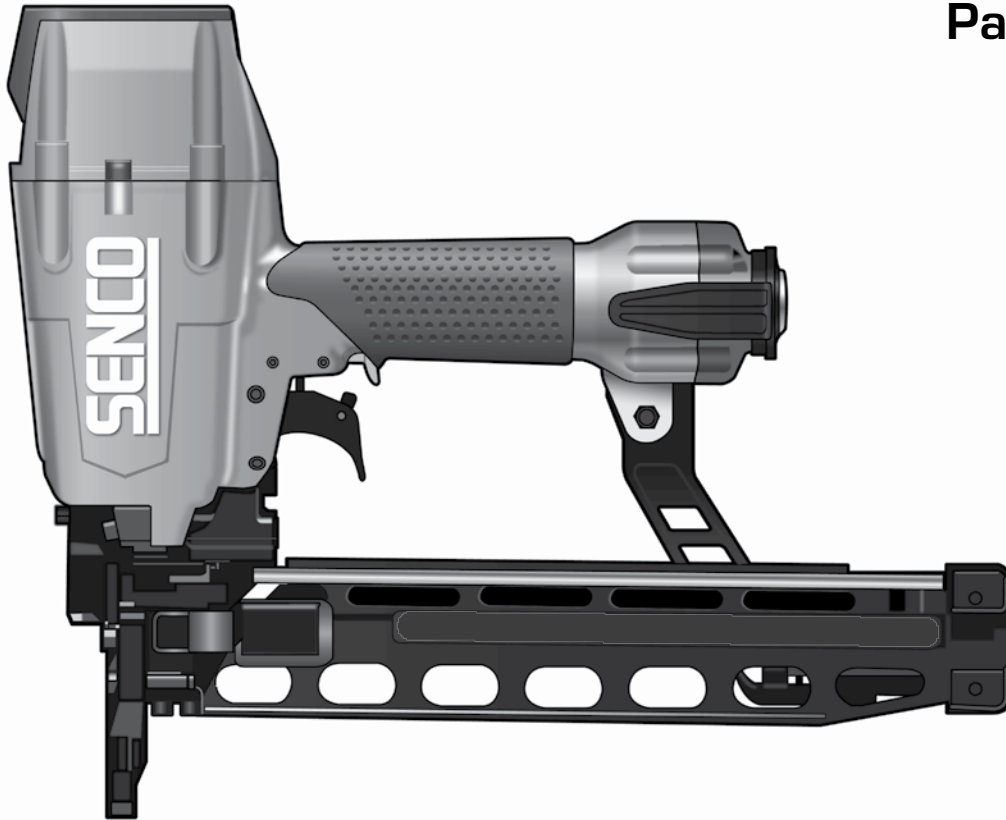

SHS50XP

Construction Stapler

Parts Reference Guide

Schematic Drawings Inside

Repair Kits
YK0840EU
YK0841EU

SENCO®

Senco Brands, Inc.
4270 Ivy Pointe Blvd.
Cincinnati, OH 45245
1-800-543-4596
www.senco.com

NFG07B • Revised October 26, 2017 (Replaces 12/05/2014)

SHS50XP-N STAPLER

SENCO®

Contents Of YK0840EU Repair Kit
 ## Contents Of YK0841EU Repair Kit

Tool #	Model
7B2001N	Contact-Actuation

EU DESIGNED PARTS CAN BE DIFFERENT

SHS50XP-N STAPLER

SENCO®

EU DESIGNED PARTS CAN BE DIFFERENT