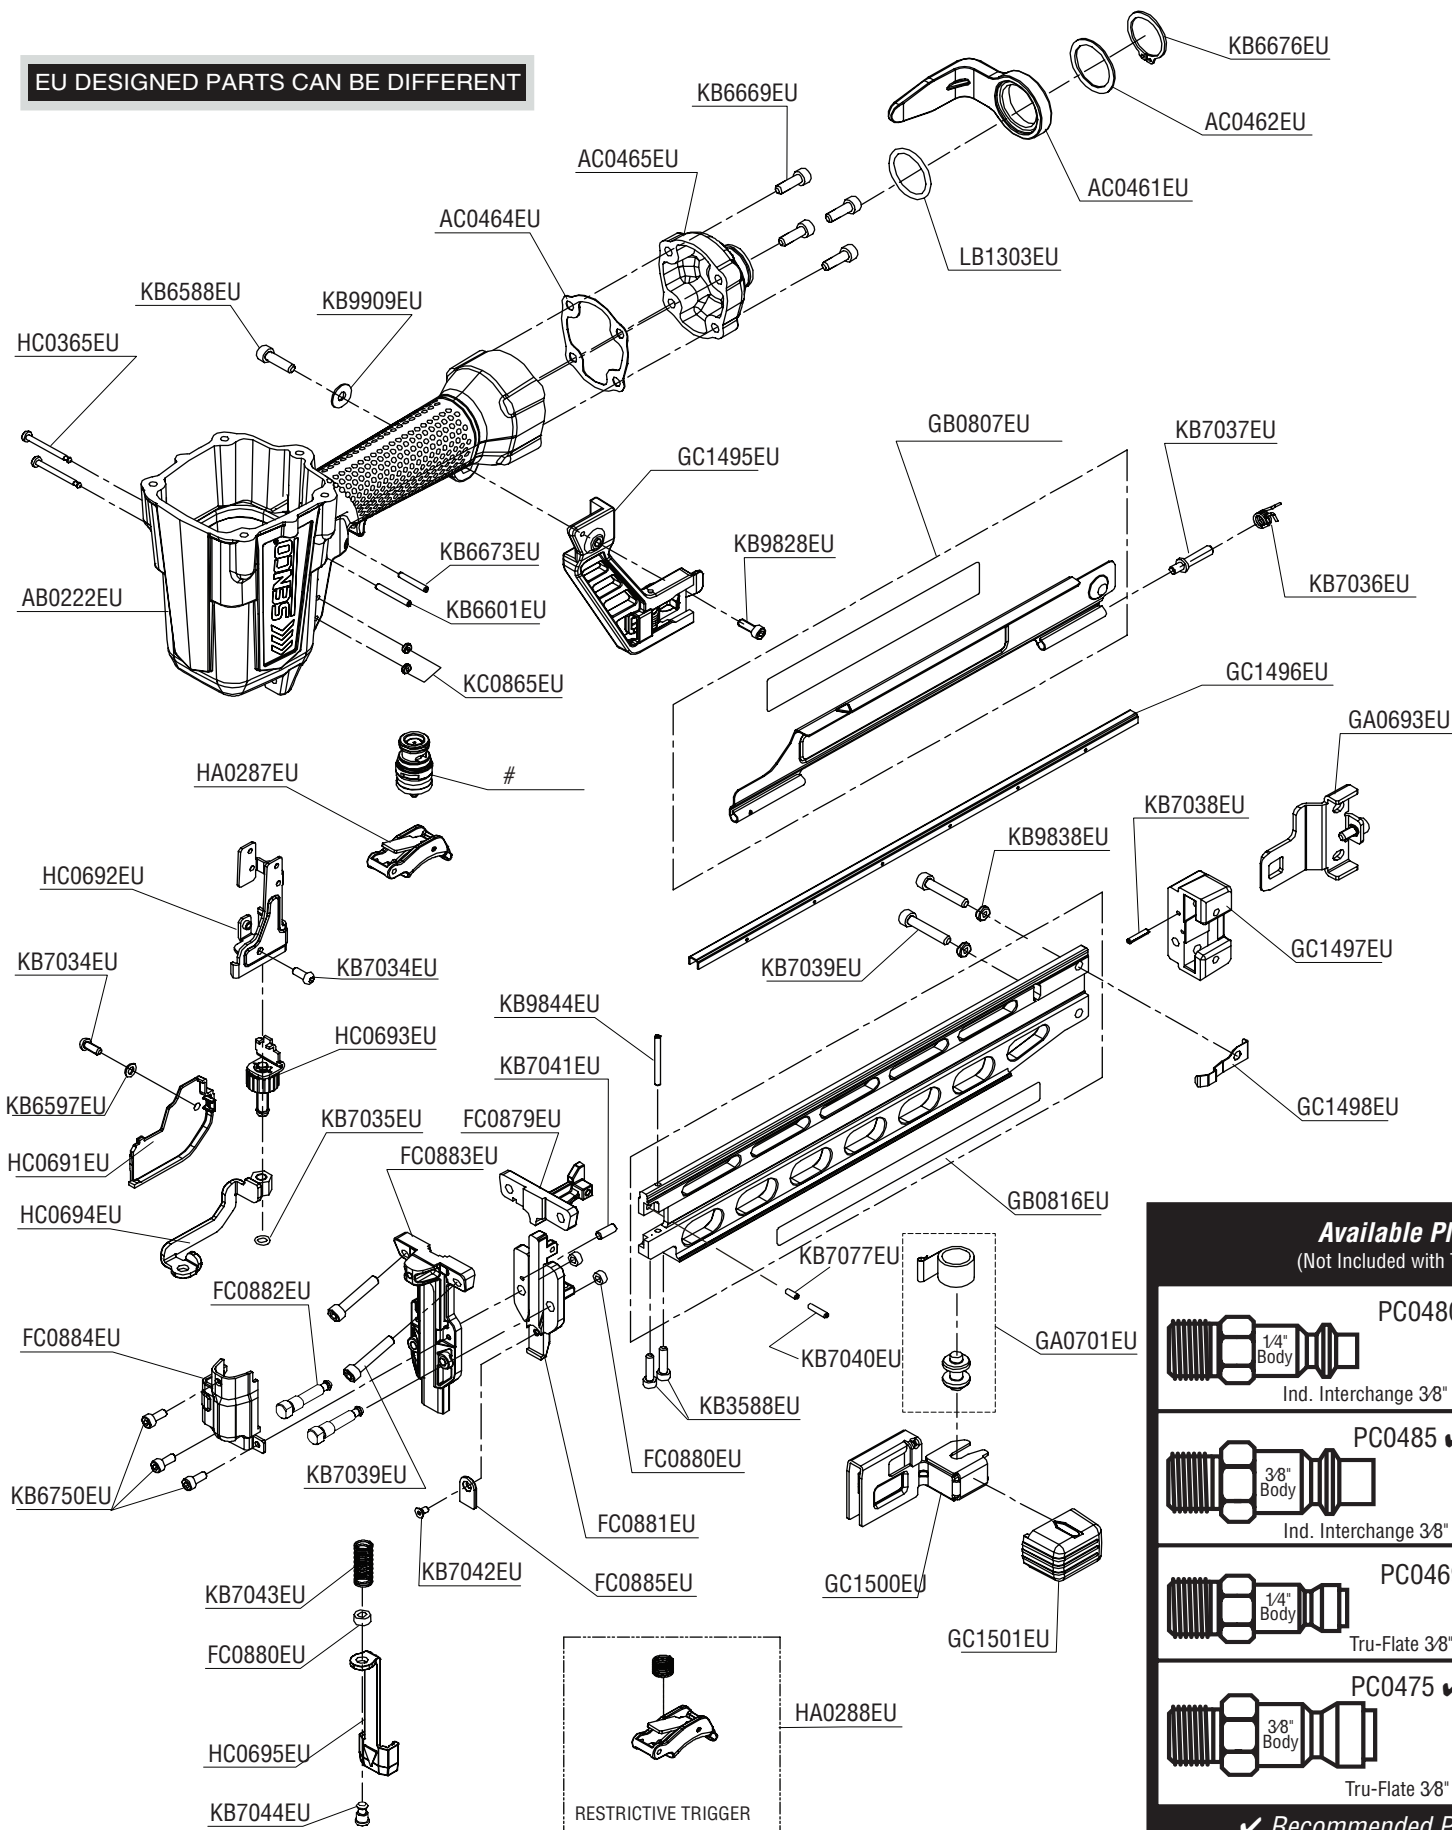

SHS50XP-N STAPLER

SENCO®

Contents Of YK0840EU Repair Kit
 ## Contents Of YK0841EU Repair Kit

Tool #	Model
7B2001N	Contact-Actuation

EU DESIGNED PARTS CAN BE DIFFERENT

SHS50XP-N STAPLER

SENCO®

EU DESIGNED PARTS CAN BE DIFFERENT

Available Plugs (Not Included with Tool)

	PC0480
	Ind. Interchange 3/8" NPT
	PC0485 ✓
	Ind. Interchange 3/8" NPT
	PC0469
	Tru-Flate 3/8" NPT
	PC0475 ✓
	Tru-Flate 3/8" NPT

✓ Recommended Plugs
Plugs shown smaller than actual size