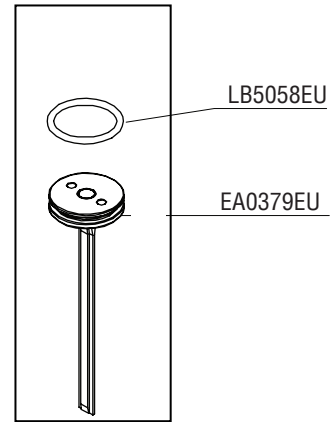

SHS50XP

Construction Stapler

Parts Reference Guide

Schematic Drawings Inside

Repair Kits
YK0840EU
YK0841EU

SENCO®

Senco Brands, Inc.
4270 Ivy Pointe Blvd.
Cincinnati, OH 45245
1-800-543-4596
www.senco.com

NFG07B • Revised October 26, 2017 (Replaces 12/05/2014)

SHS50XP-N STAPLER

SENCO®

Contents Of YK0840EU Repair Kit
 ## Contents Of YK0841EU Repair Kit

Tool #	Model
7B2001N	Contact-Actuation

EU DESIGNED PARTS CAN BE DIFFERENT

SHS50XP-N STAPLER

SENCO®

EU DESIGNED PARTS CAN BE DIFFERENT