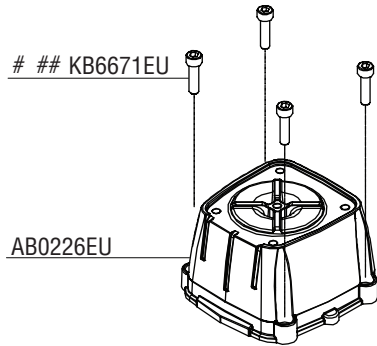

SHS50XP

Construction Stapler

Parts Reference Guide

Schematic Drawings Inside

Repair Kits
YK0840EU
YK0841EU

SENCO®

Senco Brands, Inc.
4270 Ivy Pointe Blvd.
Cincinnati, OH 45245
1-800-543-4596
www.senco.com

NFG07B • Revised October 26, 2017 (Replaces 12/05/2014)

SHS50XP-N STAPLER

SENCO®

Contents Of YK0840EU Repair Kit
 ## Contents Of YK0841EU Repair Kit

Tool #	Model
7B2001N	Contact-Actuation

EU DESIGNED PARTS CAN BE DIFFERENT

SHS50XP-N STAPLER

SENCO®

EU DESIGNED PARTS CAN BE DIFFERENT